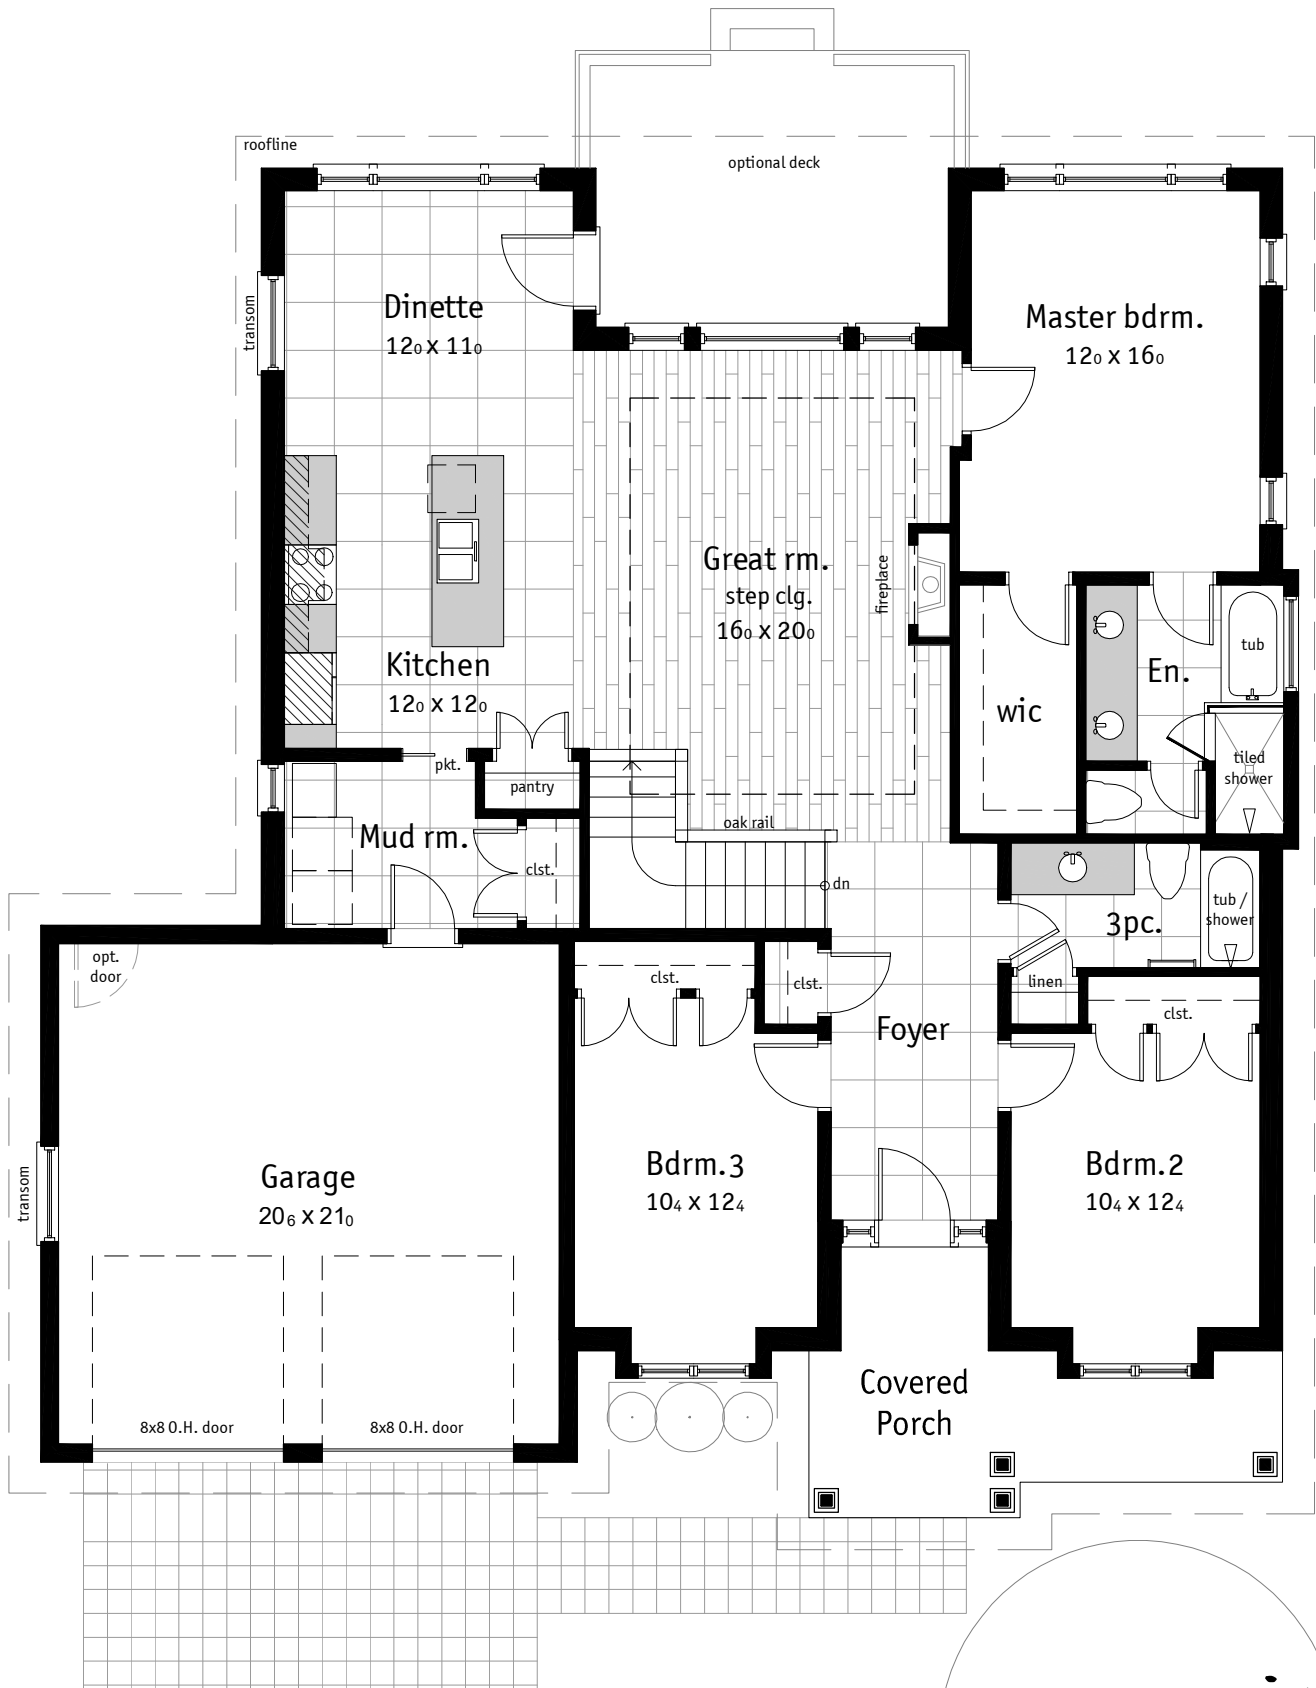

1800 ft²

FRANKLIN 52

Illustration may show optional features which may not be included in the base price. Specifications subject to change without notice. E.&O.E.

www.johnstonehomes.ca phone.519.601.9390

BROUGHT TO YOU BY THE AWARD WINNING

Johnstone
HOMES

455 ft²

(optional finished area)

FRANKLIN 52

notes :
