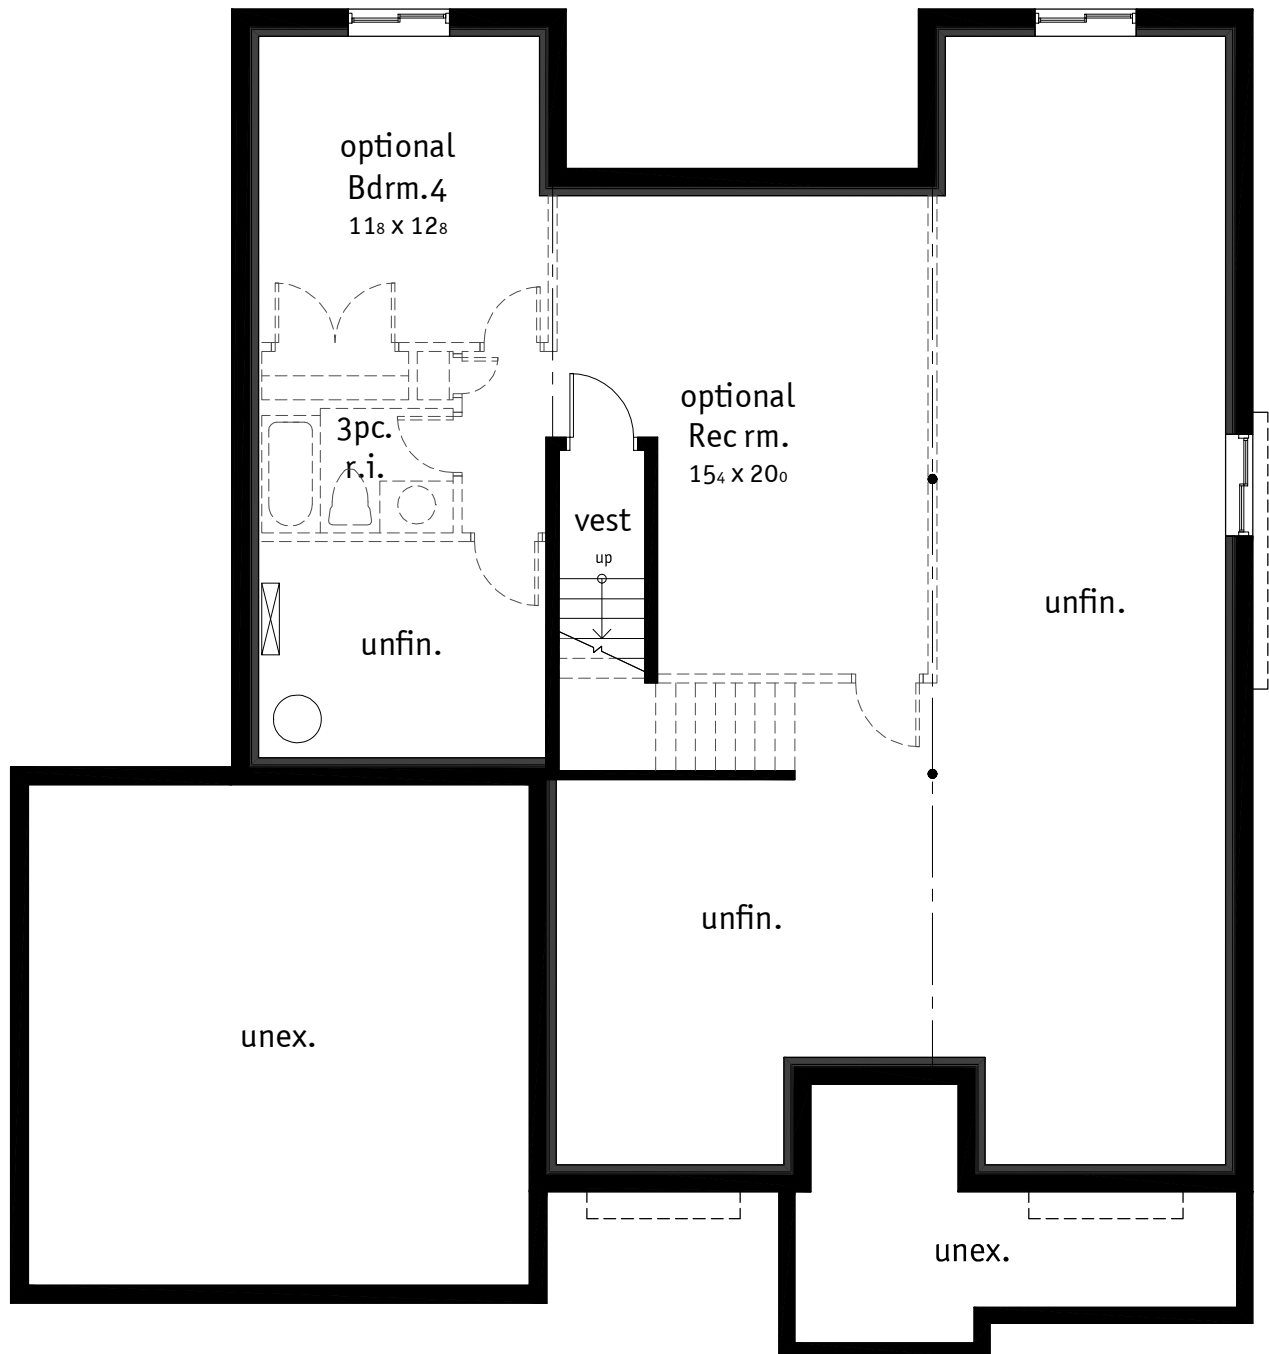

1800 ft²

FRANKLIN 52

Illustration may show optional features which may not be included in the base price. Specifications subject to change without notice. E.&O.E.

www.johnstonehomes.ca phone.519.601.9390

BROUGHT TO YOU BY THE AWARD WINNING

Johnstone
HOMES

455 ft²

(optional finished area)

FRANKLIN 52

notes :
