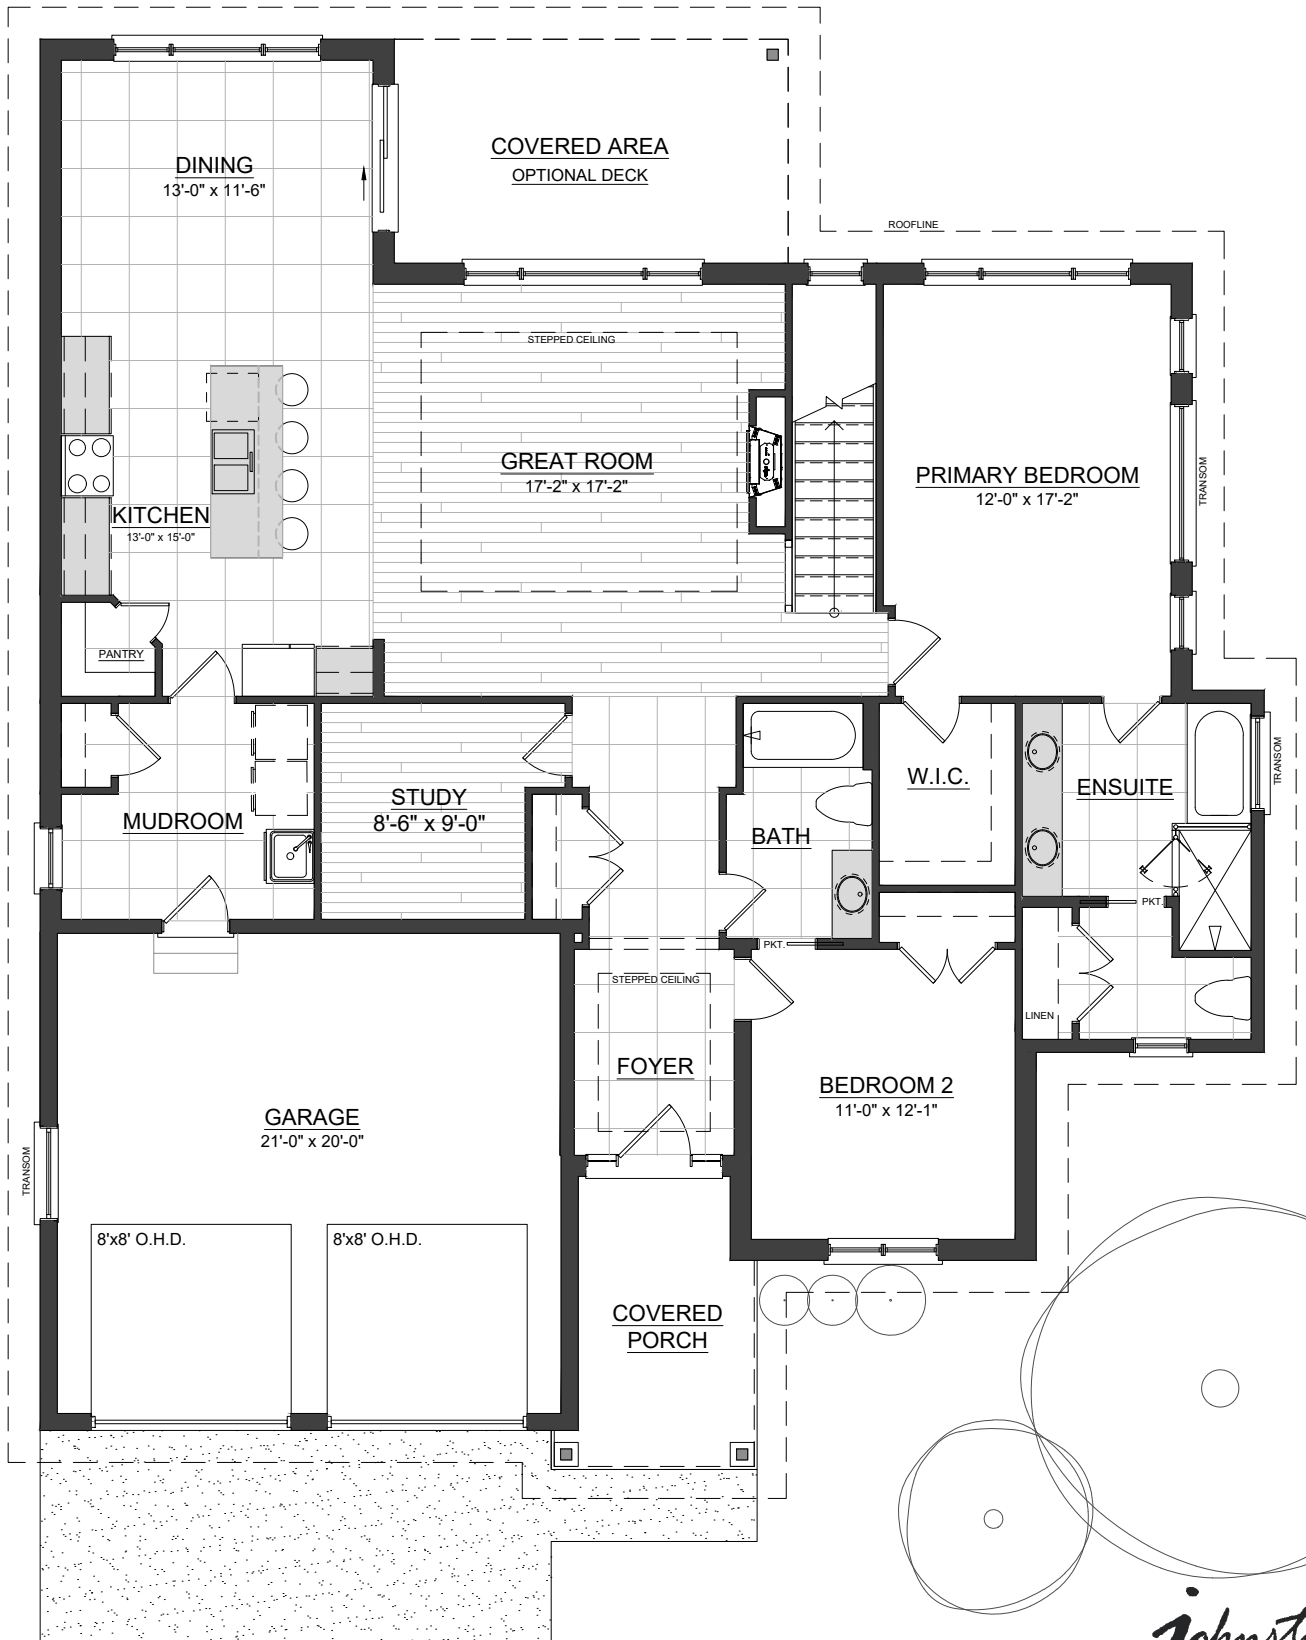

1800 ft²

SIMCOE 51

Illustration may show optional features which may not be included in the base price. Specifications subject to change without notice. Artist rendering. Dimensions are approximate. E.&O.E.

772 ft²

(optional finished area)

SIMCOE 51

Illustration may show optional features which may not be included in the base price. Specifications subject to change without notice. Artist rendering. Dimensions are approximate. E.&O.E.