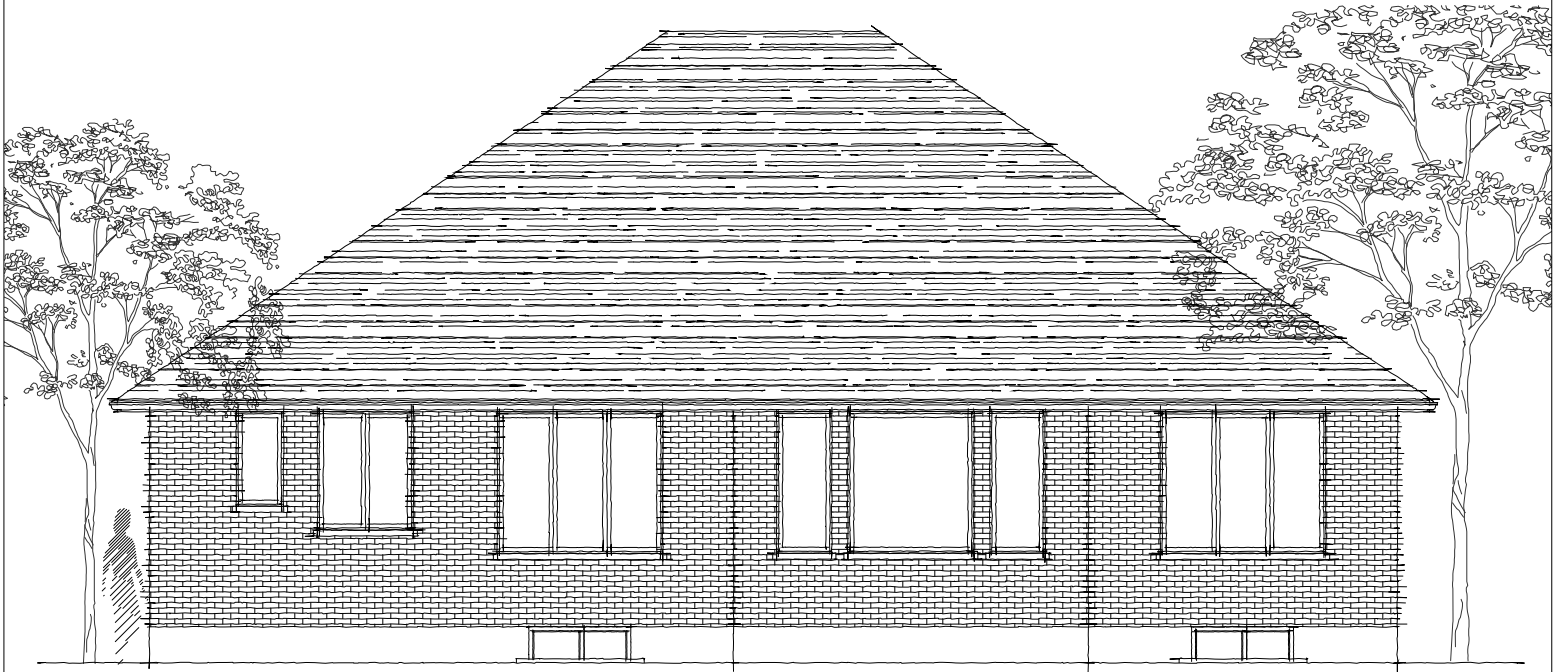

1960 ft²

DOUGLAS - LOT 2 1989 LOCKWOOD CRES.

Illustration may show optional features which may not be included in the base price. Specifications subject to change without notice. Artist rendering. Dimensions are approximate. E.&O.E.

johnstonehomes.ca | 519.601.9390

BROUGHT TO YOU BY THE AWARD WINNING

952 ft²

DOUGLAS - LOT 2

(Opt. finished area) 1989 LOCKWOOD CRES.

Illustration may show optional features which may not be included in the base price. Specifications subject to change without notice. Artist rendering. Dimensions are approximate. E.&O.E.