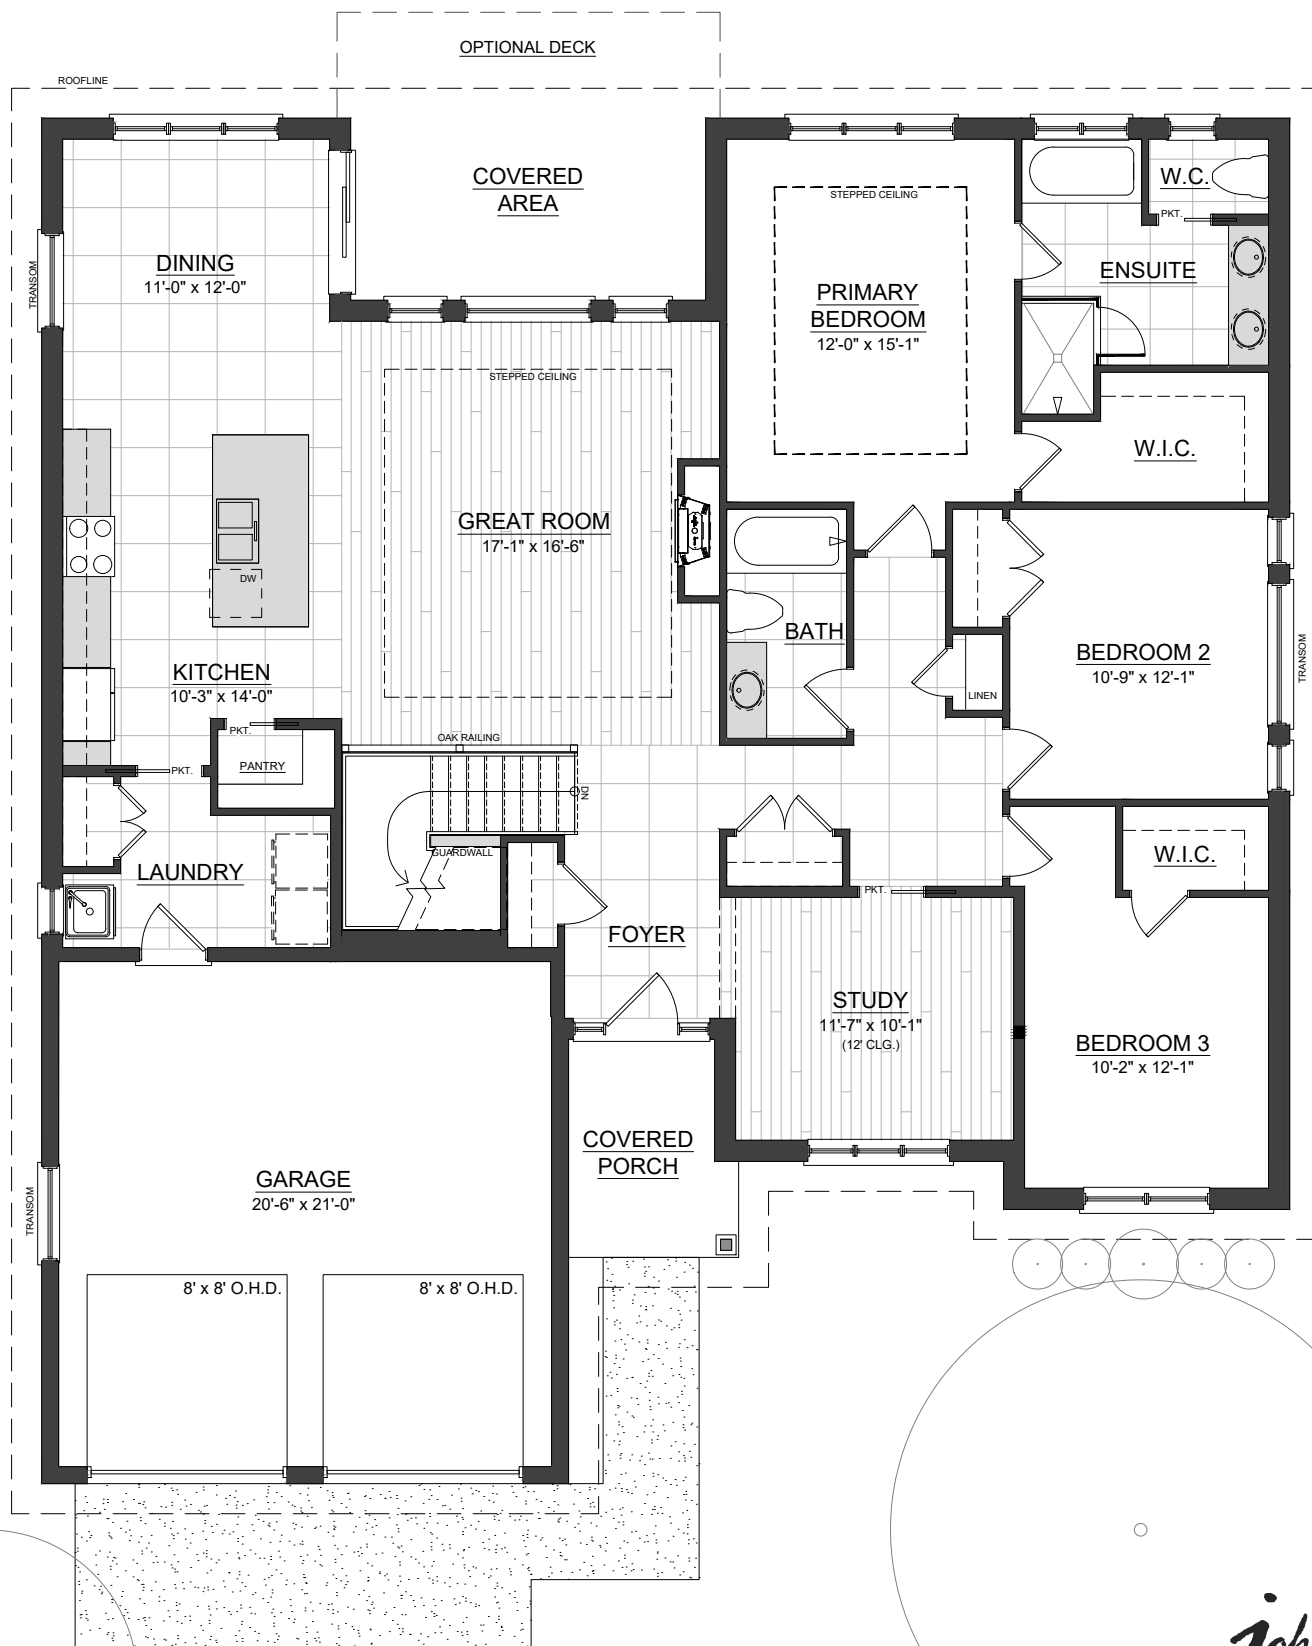

1960 ft²

DOUGLAS - LOT 2 1989 LOCKWOOD CRES.

Illustration may show optional features which may not be included in the base price. Specifications subject to change without notice. Artist rendering. Dimensions are approximate. E.&O.E.

johnstonehomes.ca | 519.601.9390

BROUGHT TO YOU BY THE AWARD WINNING

952 ft²

DOUGLAS - LOT 2

(Opt. finished area) 1989 LOCKWOOD CRES.

Illustration may show optional features which may not be included in the base price. Specifications subject to change without notice. Artist rendering. Dimensions are approximate. E.&O.E.