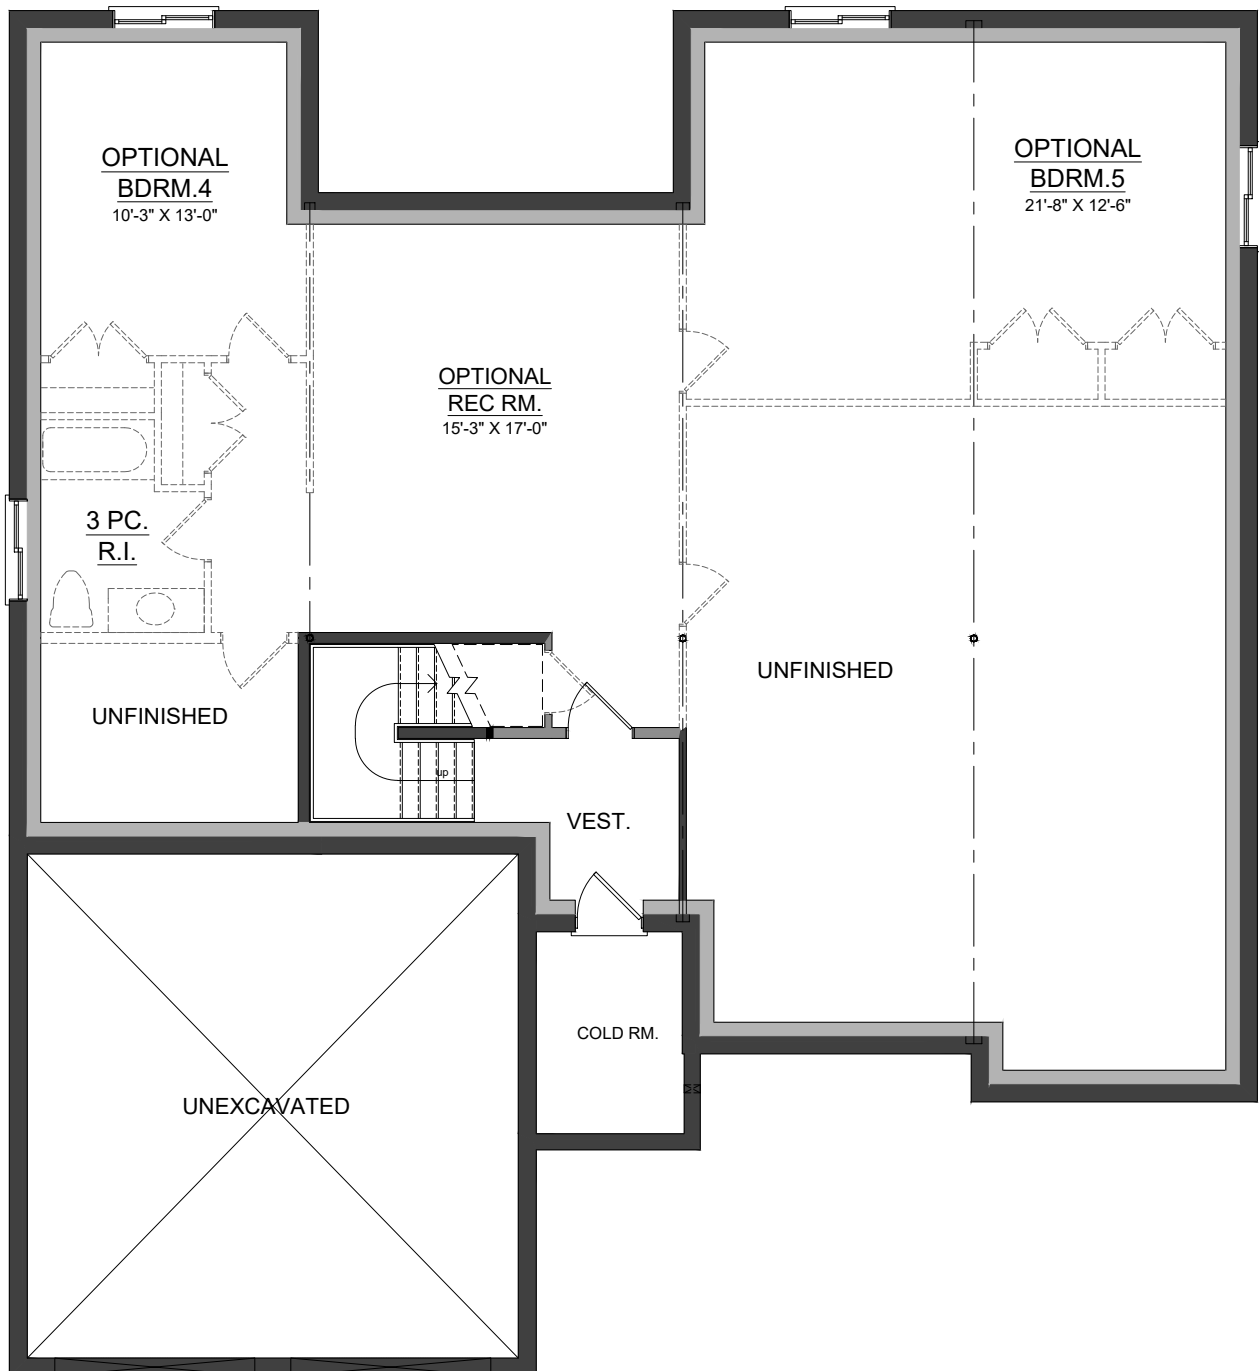

1960 ft²

DOUGLAS - LOT 2 1989 LOCKWOOD CRES.

Illustration may show optional features which may not be included in the base price. Specifications subject to change without notice. Artist rendering. Dimensions are approximate. E.&O.E.

johnstonehomes.ca | 519.601.9390

BROUGHT TO YOU BY THE AWARD WINNING

952 ft²

DOUGLAS - LOT 2

(Opt. finished area) 1989 LOCKWOOD CRES.

Illustration may show optional features which may not be included in the base price. Specifications subject to change without notice. Artist rendering. Dimensions are approximate. E.&O.E.