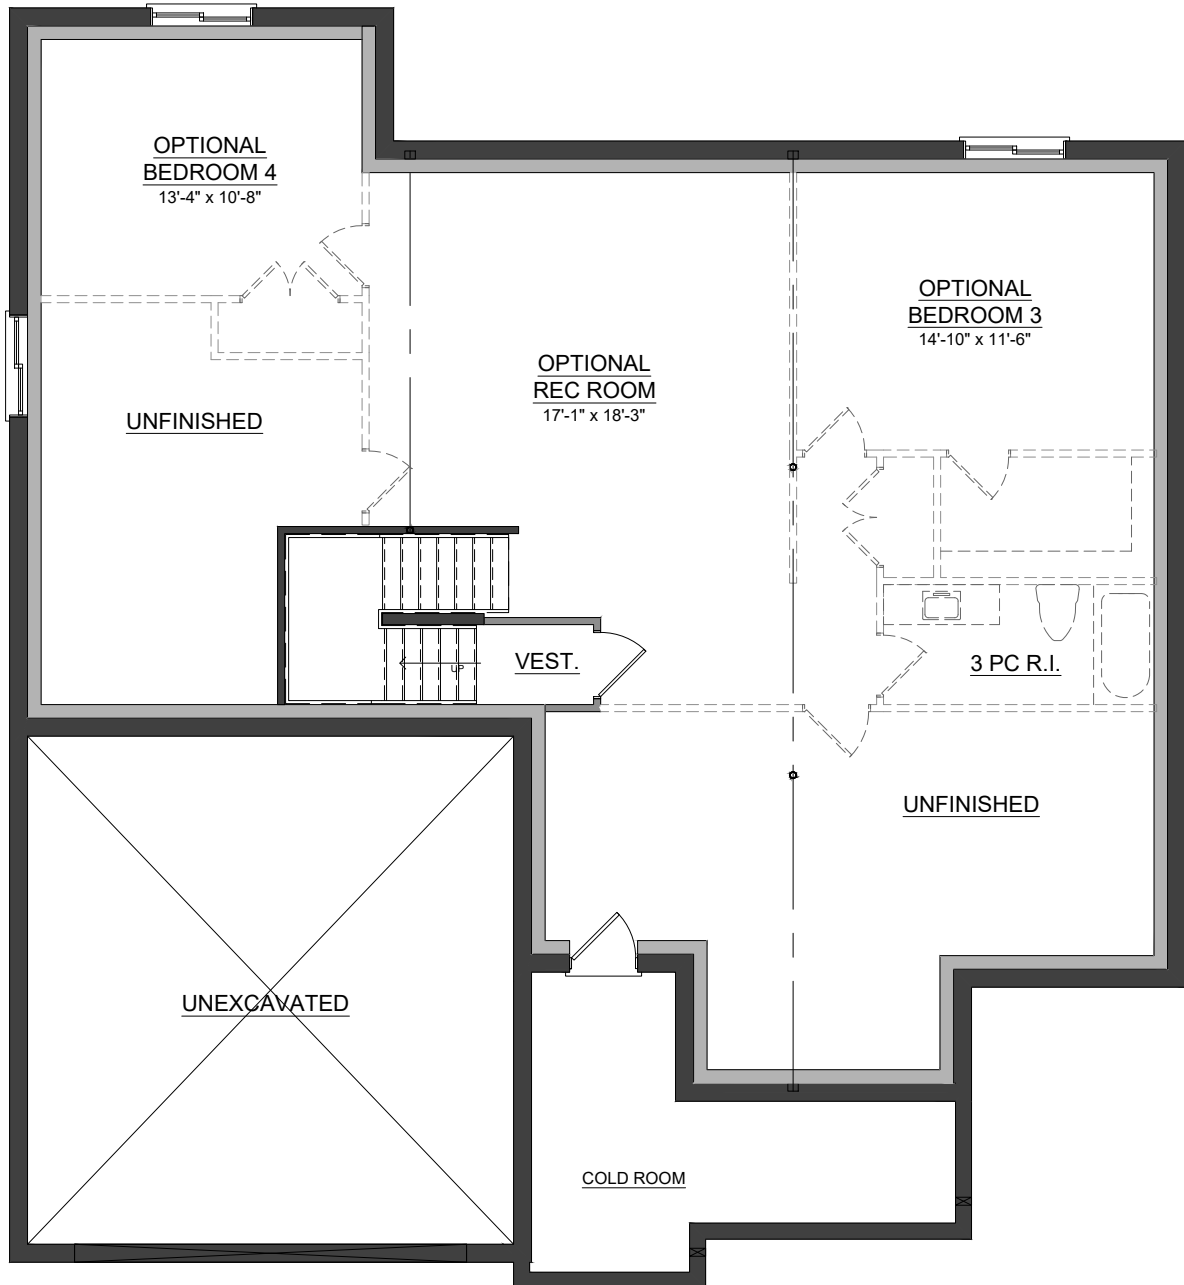

1650 ft²

FRASER - LOT 14

2029 LOCKWOOD CRES.

Illustration may show optional features which may not be included in the base price. Specifications subject to change without notice. Artist rendering. Dimensions are approximate. E.&O.E.

664 ft²
(finished area)

FRASER - LOT 14

2029 LOCKWOOD CRES.

Illustration may show optional features which may not be included in the base price. Specifications subject to change without notice. Artist rendering. Dimensions are approximate. E.&O.E.