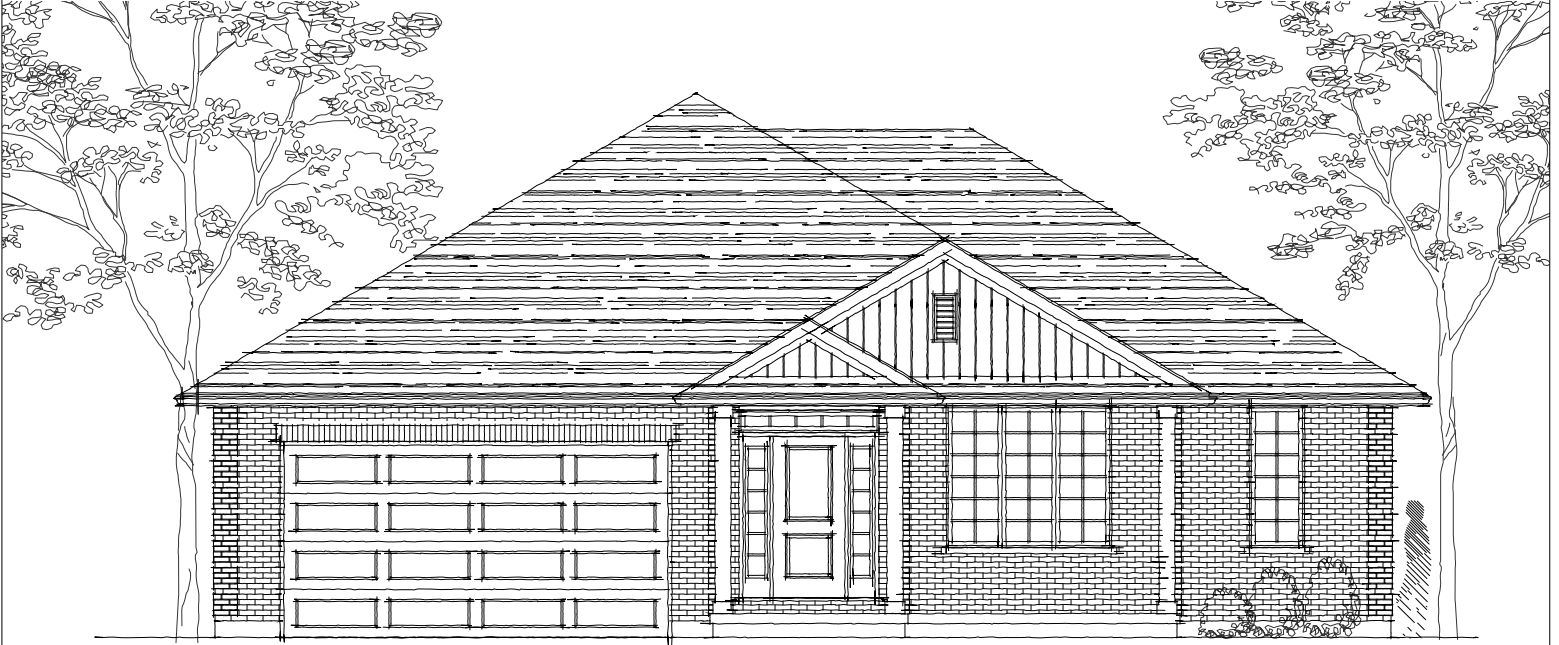

1650 ft²

FRASER - LOT 14

2029 LOCKWOOD CRES.

Illustration may show optional features which may not be included in the base price. Specifications subject to change without notice. Artist rendering. Dimensions are approximate. E.&O.E.

664 ft²
(finished area)

FRASER - LOT 14

2029 LOCKWOOD CRES.

Illustration may show optional features which may not be included in the base price. Specifications subject to change without notice. Artist rendering. Dimensions are approximate. E.&O.E.