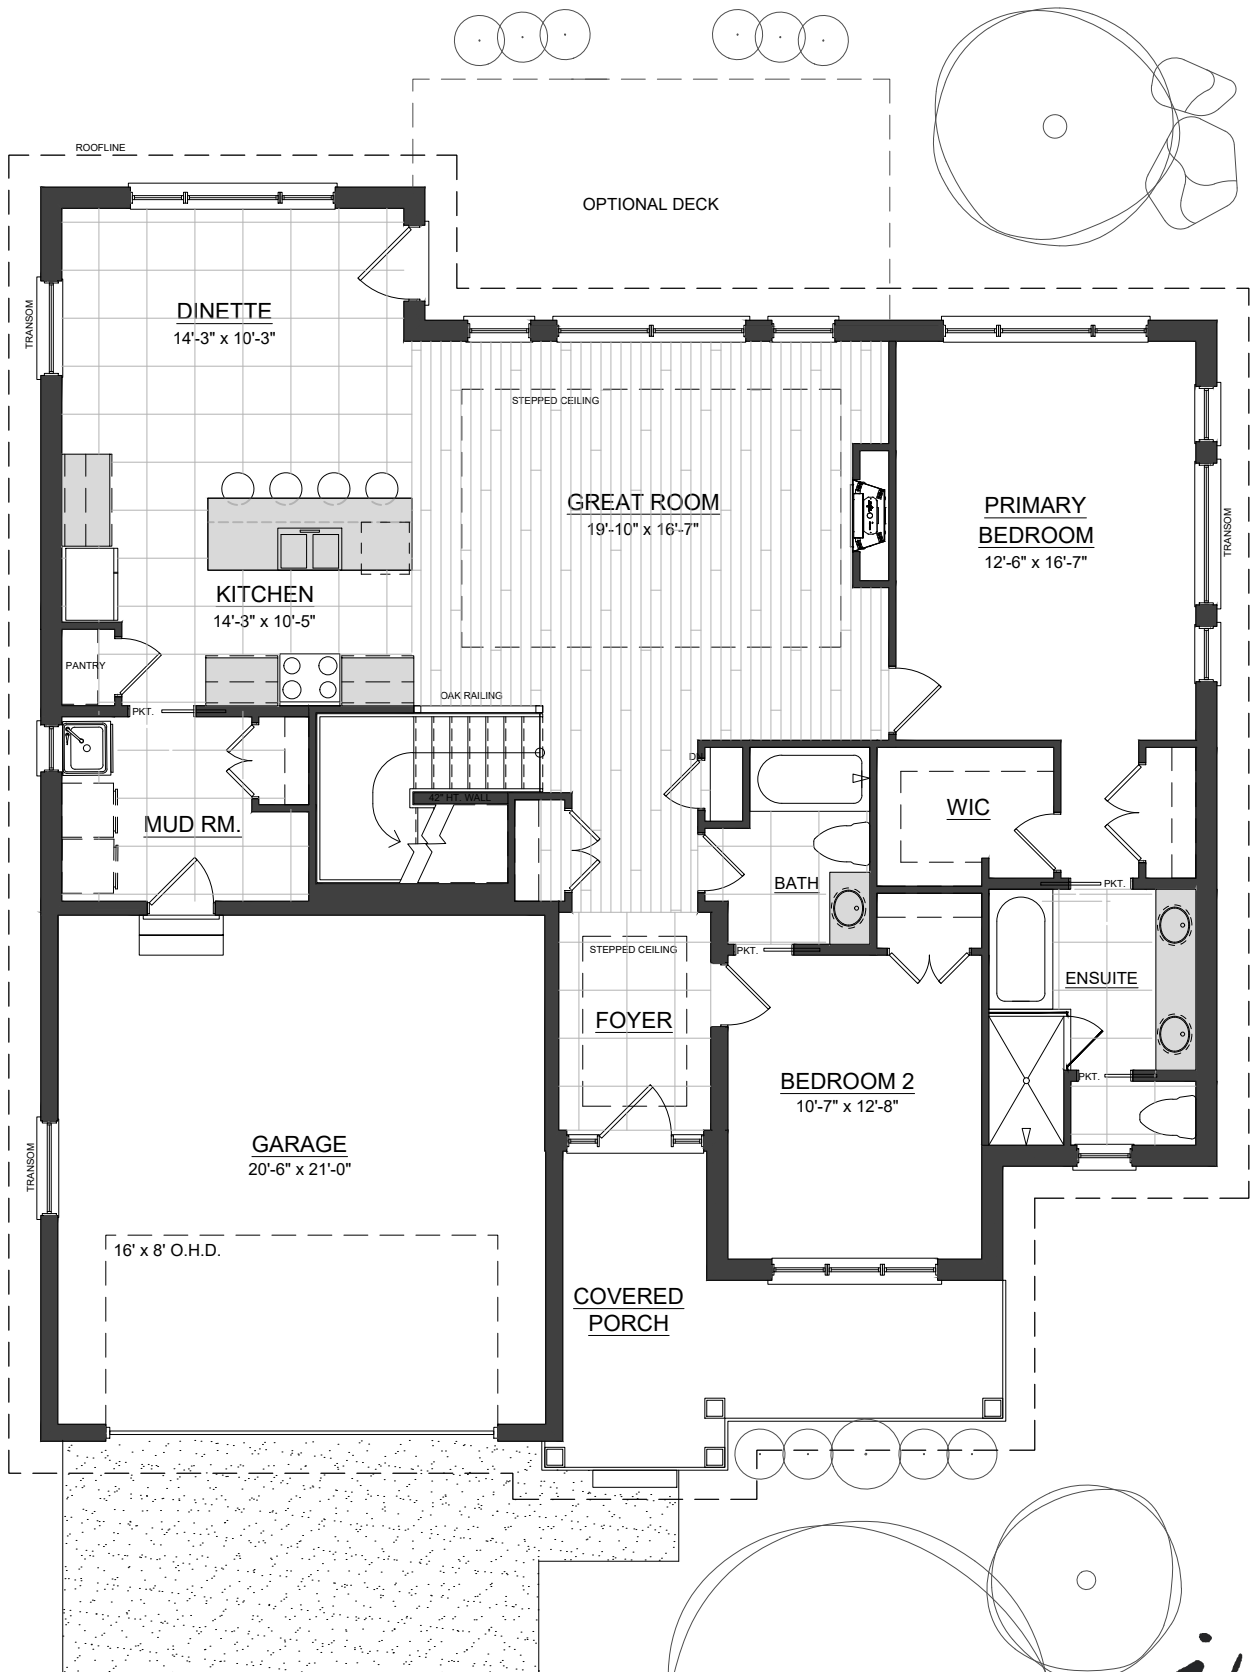

1650 ft²

FRASER - LOT 14

2029 LOCKWOOD CRES.

Illustration may show optional features which may not be included in the base price. Specifications subject to change without notice. Artist rendering. Dimensions are approximate. E.&O.E.

664 ft²
(finished area)

FRASER - LOT 14

2029 LOCKWOOD CRES.

Illustration may show optional features which may not be included in the base price. Specifications subject to change without notice. Artist rendering. Dimensions are approximate. E.&O.E.