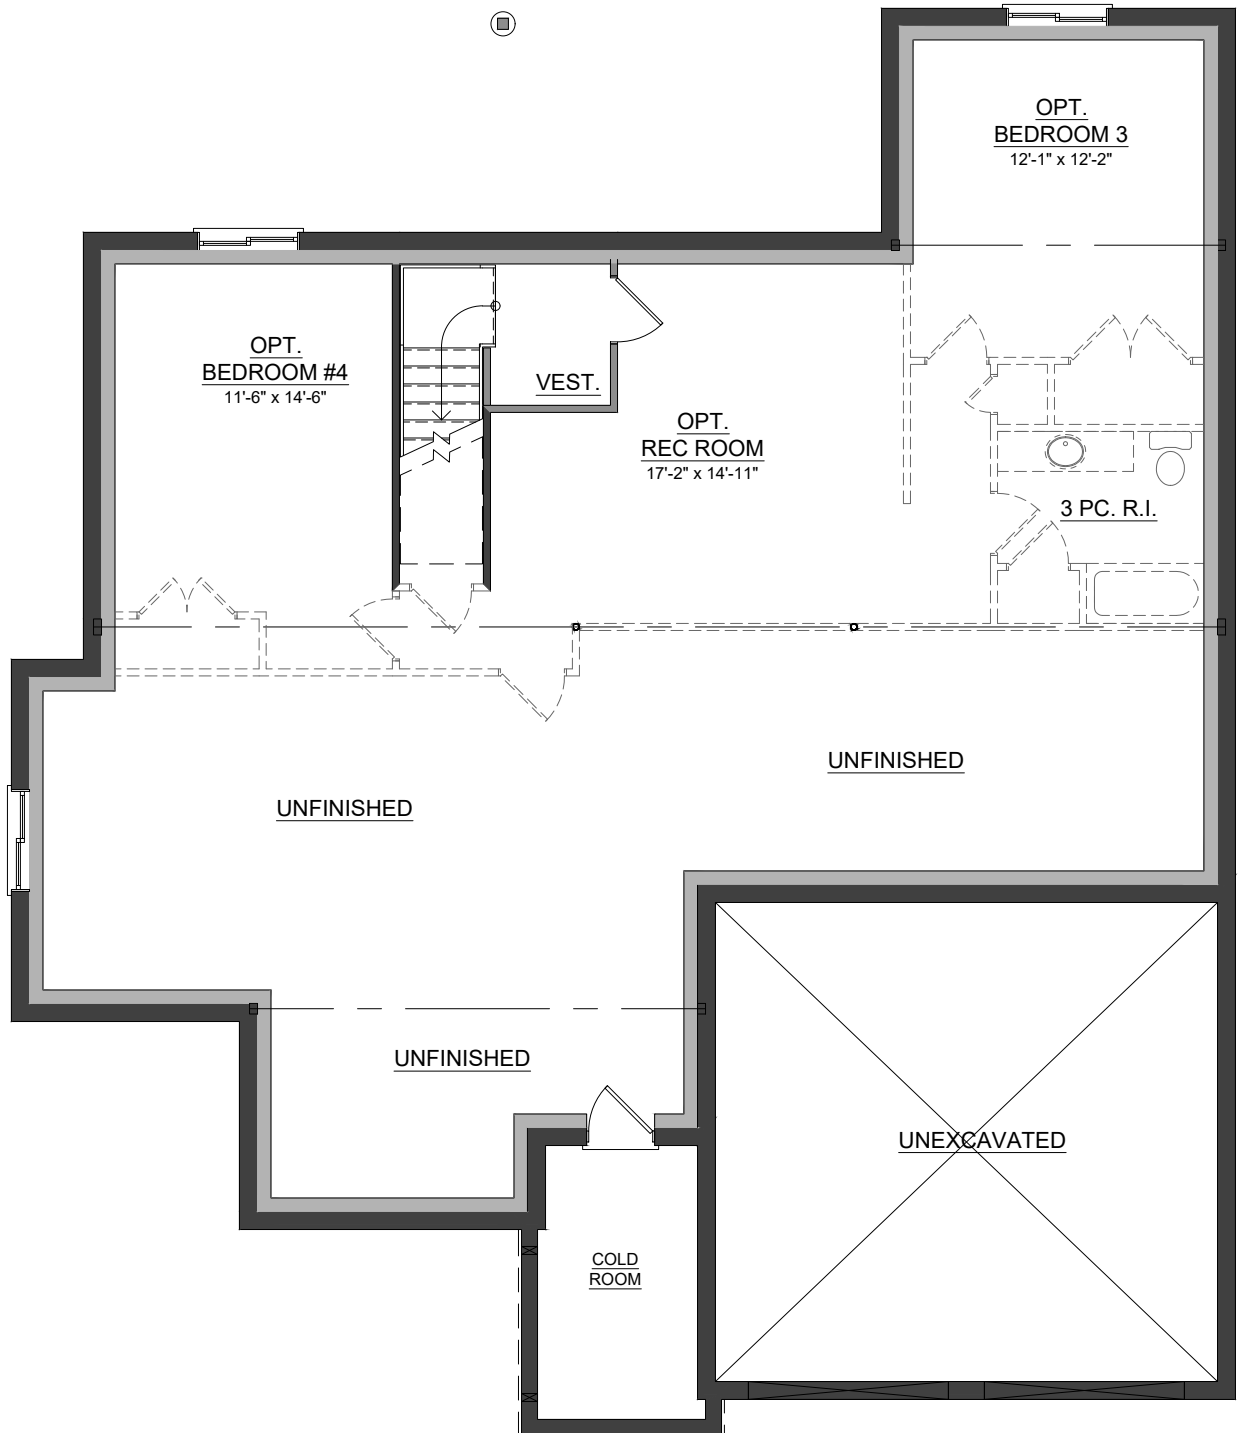

1800 ft²

SIMCOE - LOT 15

2031 LOCKWOOD CRES.

Illustration may show optional features which may not be included in the base price. Specifications subject to change without notice. Artist rendering. Dimensions are approximate. E.&O.E.

johnstonehomes.ca | 519.601.9390

BROUGHT TO YOU BY THE AWARD WINNING

772 ft²

(opt finished area)

SIMCOE - LOT 15

2031 LOCKWOOD CRES.

Illustration may show optional features which may not be included in the base price. Specifications subject to change without notice. Artist rendering. Dimensions are approximate. E.&O.E.