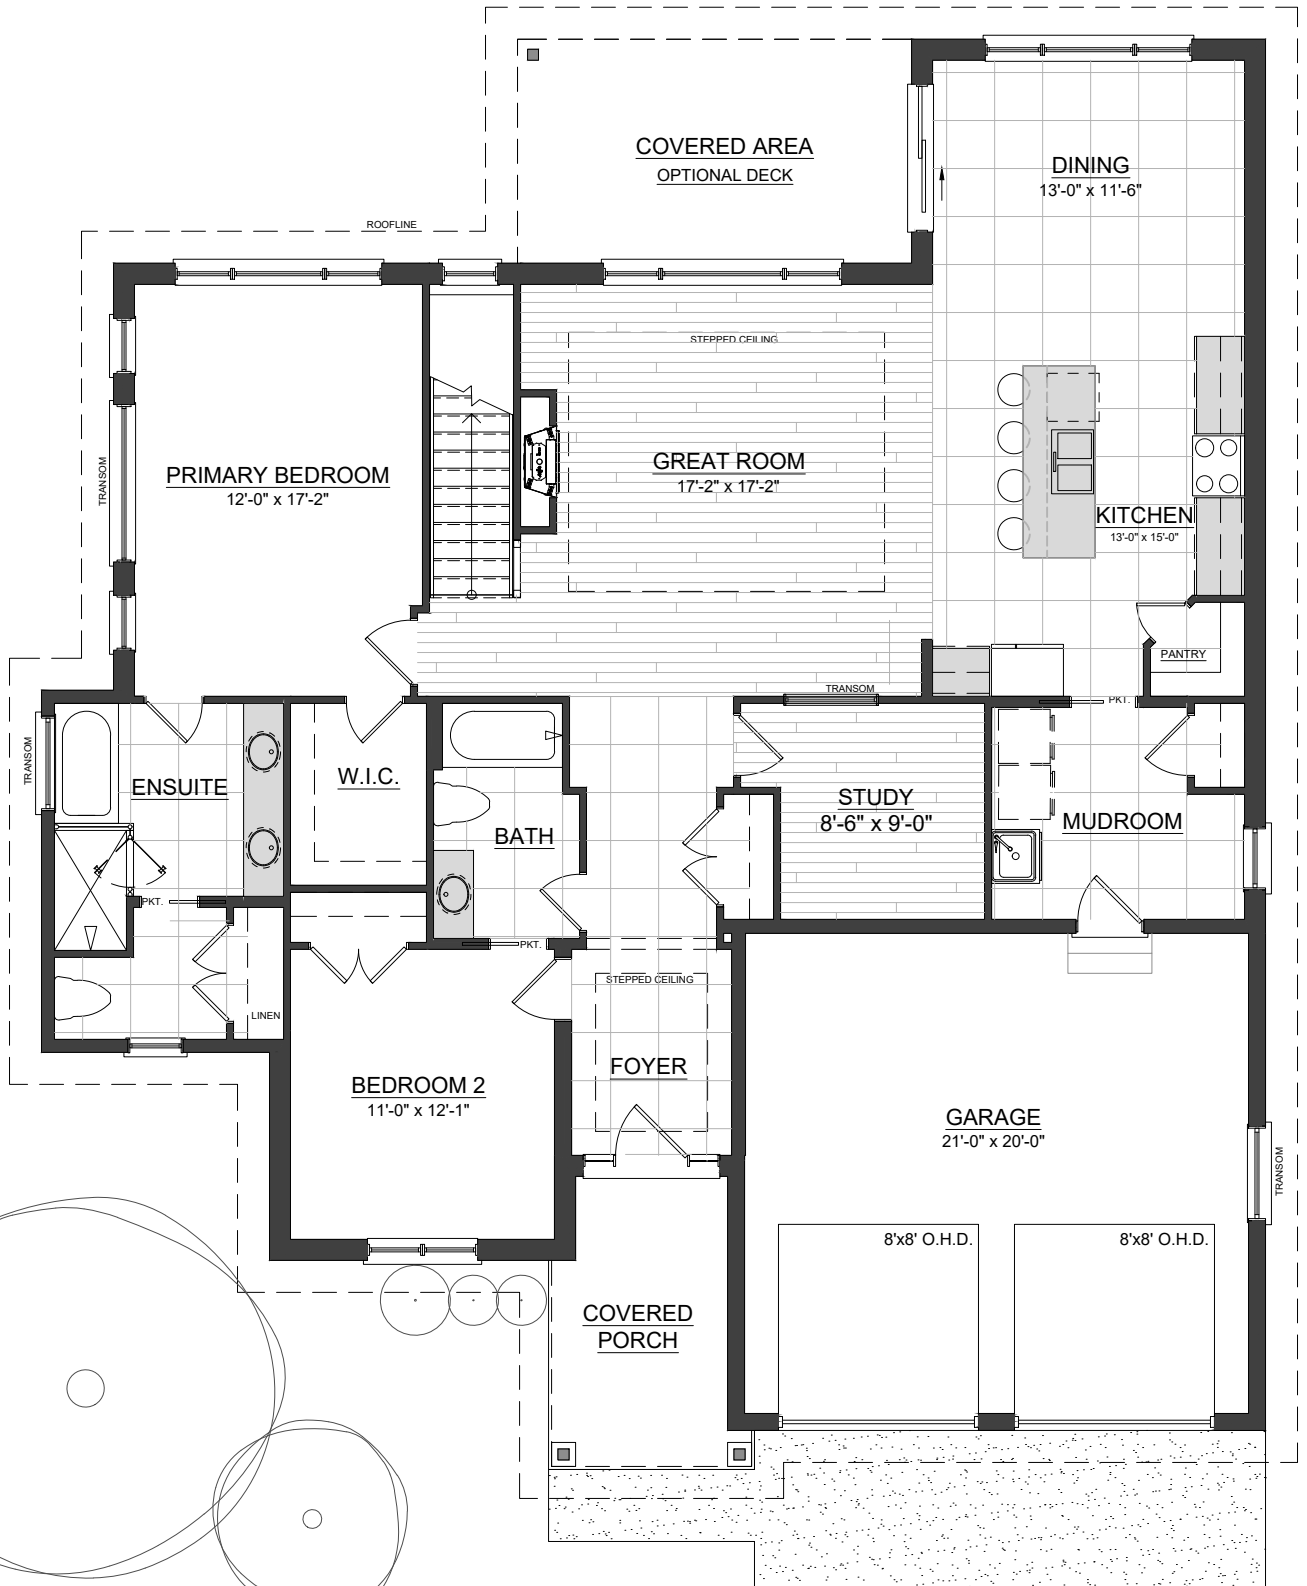

1800 ft²

SIMCOE - LOT 15

2031 LOCKWOOD CRES.

Illustration may show optional features which may not be included in the base price. Specifications subject to change without notice. Artist rendering. Dimensions are approximate. E.&O.E.

johnstonehomes.ca | 519.601.9390

BROUGHT TO YOU BY THE AWARD WINNING

772 ft²

(opt finished area)

SIMCOE - LOT 15

2031 LOCKWOOD CRES.

Illustration may show optional features which may not be included in the base price. Specifications subject to change without notice. Artist rendering. Dimensions are approximate. E.&O.E.