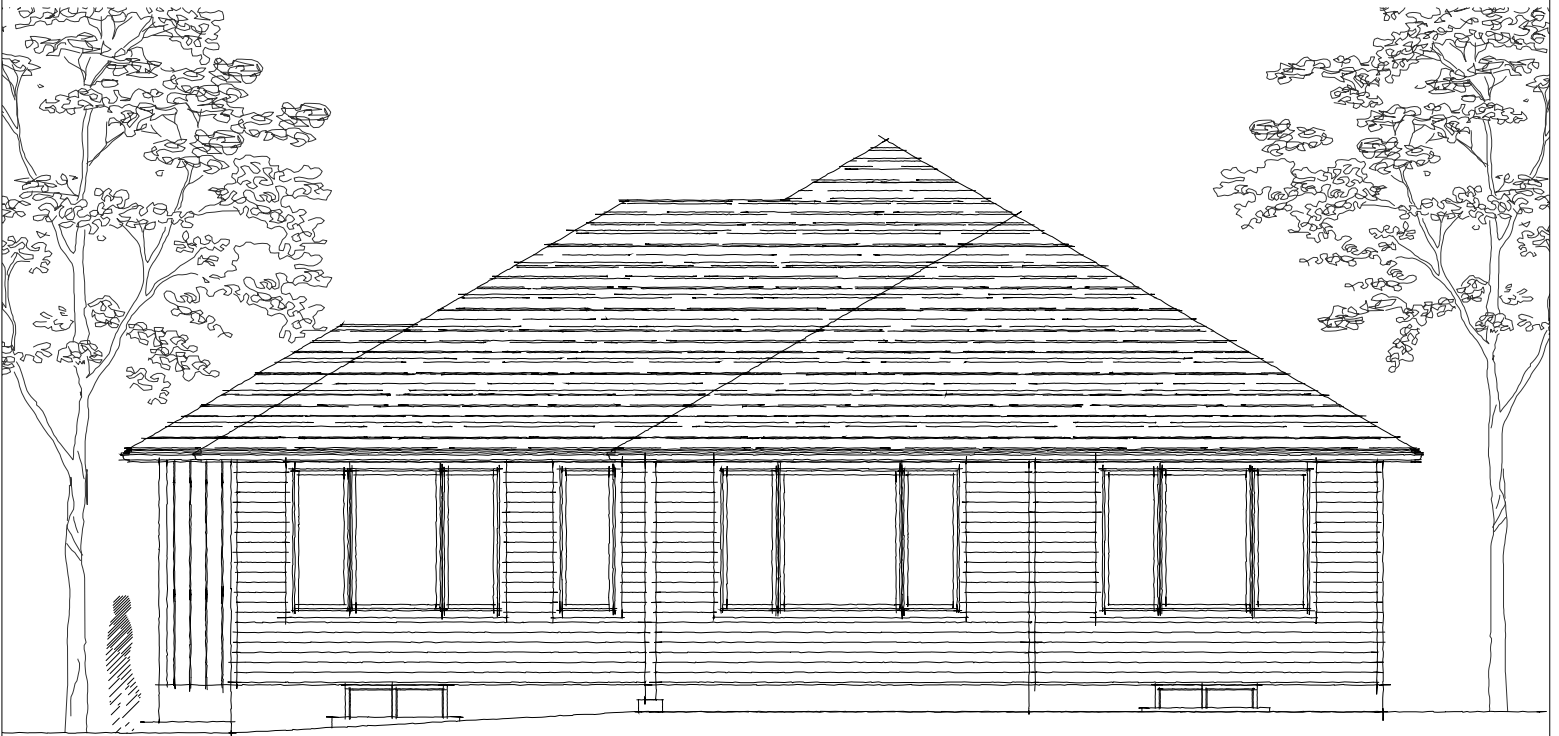

1752 ft²

SIMCOE - LOT 55

2181 LOCKWOOD CRES.

Illustration may show optional features which may not be included in the base price. Specifications subject to change without notice. Artist rendering. Dimensions are approximate. E.&O.E.

743 ft²
(opt finished area)

SIMCOE - LOT 55

2181 LOCKWOOD CRES.

Illustration may show optional features which may not be included in the base price. Specifications subject to change without notice. Artist rendering. Dimensions are approximate. E.&O.E.