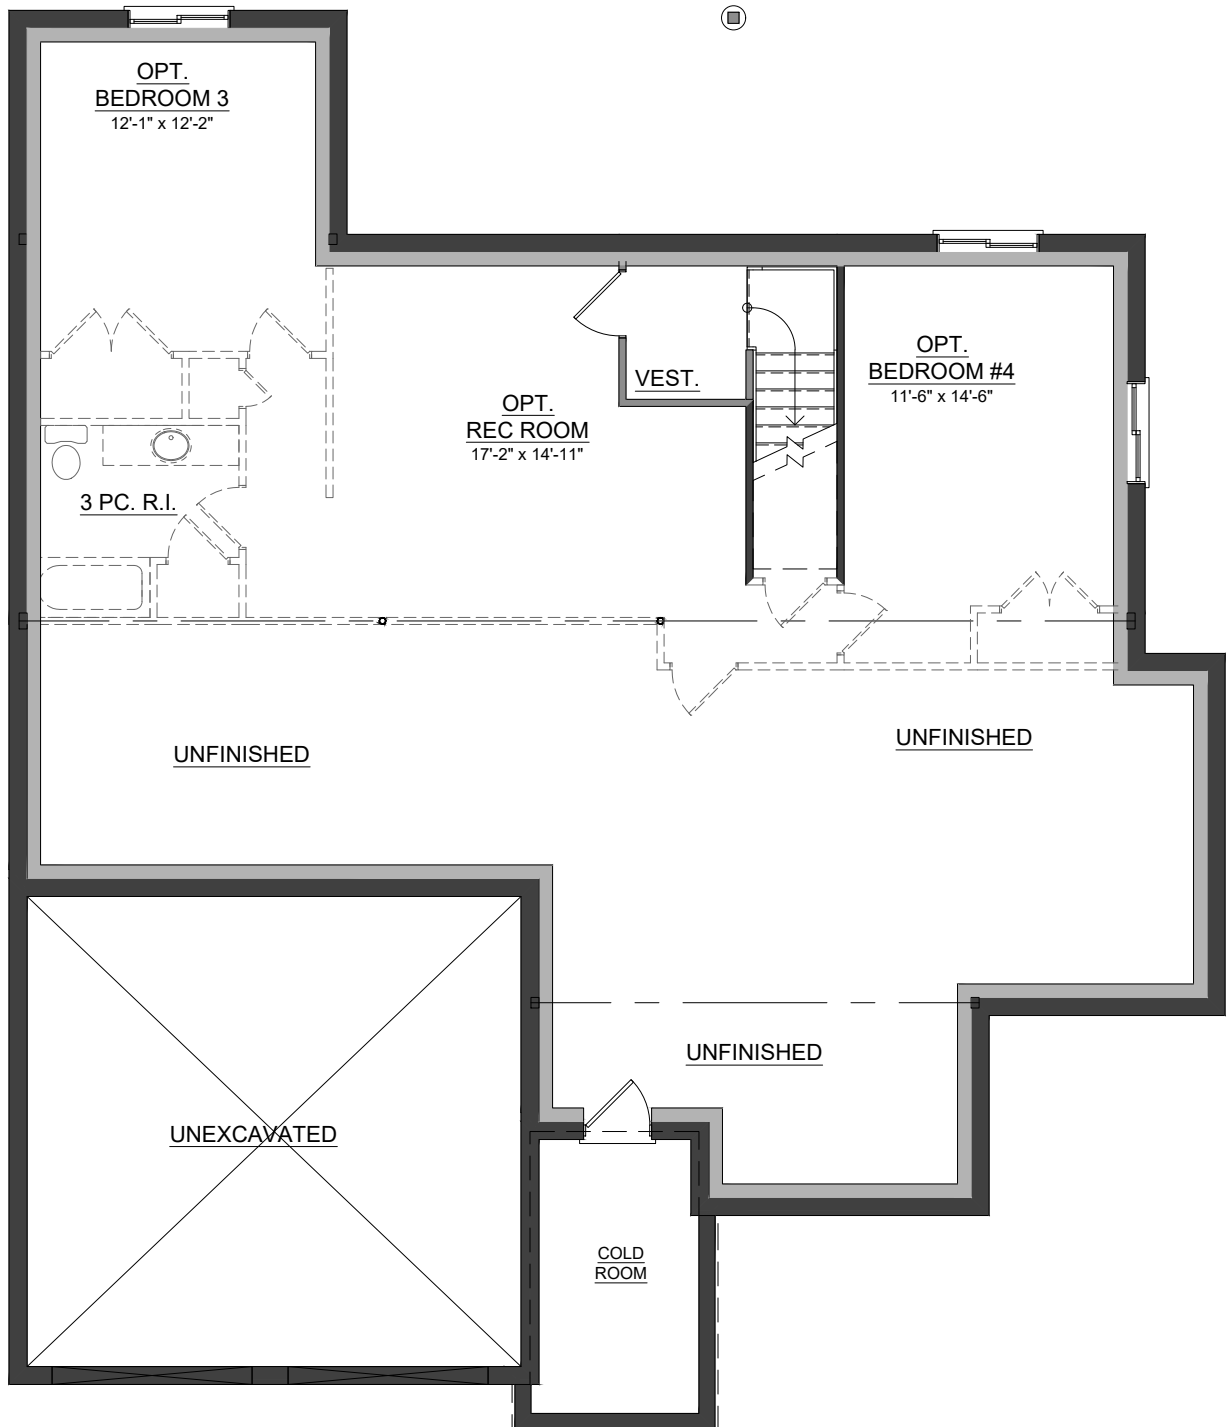

1752 ft²

SIMCOE - LOT 55

2181 LOCKWOOD CRES.

Illustration may show optional features which may not be included in the base price. Specifications subject to change without notice. Artist rendering. Dimensions are approximate. E.&O.E.

743 ft²
(opt finished area)

SIMCOE - LOT 55

2181 LOCKWOOD CRES.

Illustration may show optional features which may not be included in the base price. Specifications subject to change without notice. Artist rendering. Dimensions are approximate. E.&O.E.