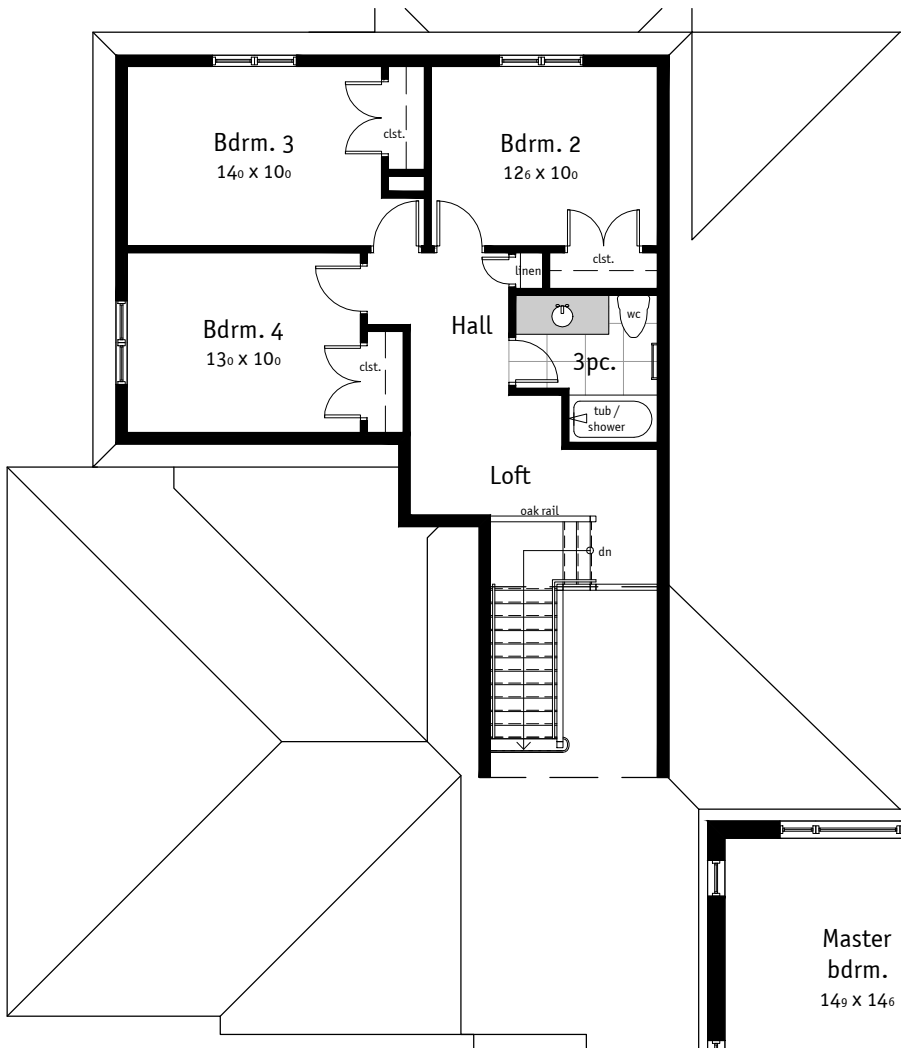

2278 ft<sup>2</sup>

# KELSEY 47

second  
floor  
727 ft

main floor  
1551 ft

Illustration may show optional features which may not be included in the base price. Specifications subject to change without notice. E.&O.E.

www.johnstonehomes.ca phone. 519.601.9390