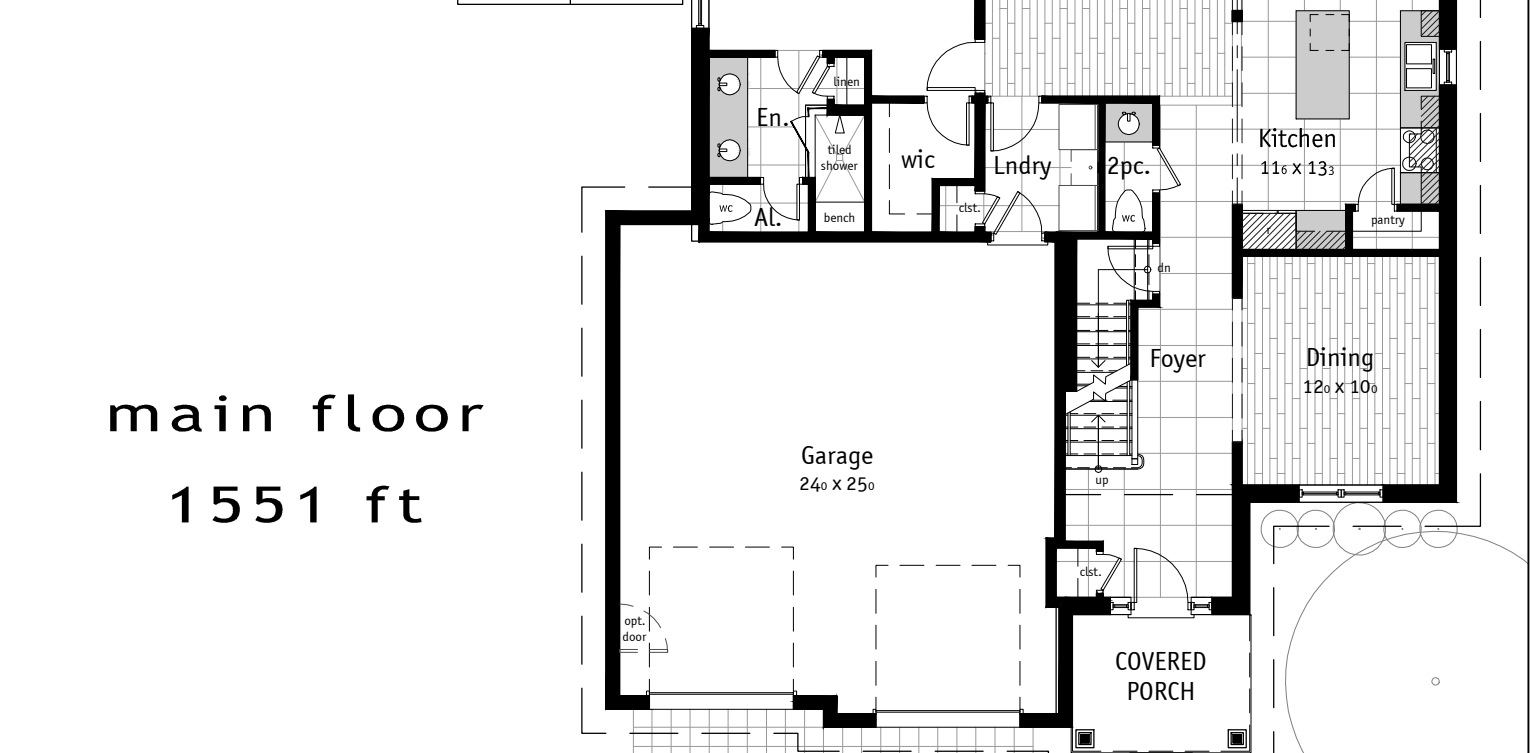

2278 ft<sup>2</sup>

# KELSEY 47

second  
floor  
727 ft

main floor  
1551 ft

Illustration may show optional features which may not be included in the base price. Specifications subject to change without notice. E.&O.E.

www.johnstonehomes.ca phone. 519.601.9390