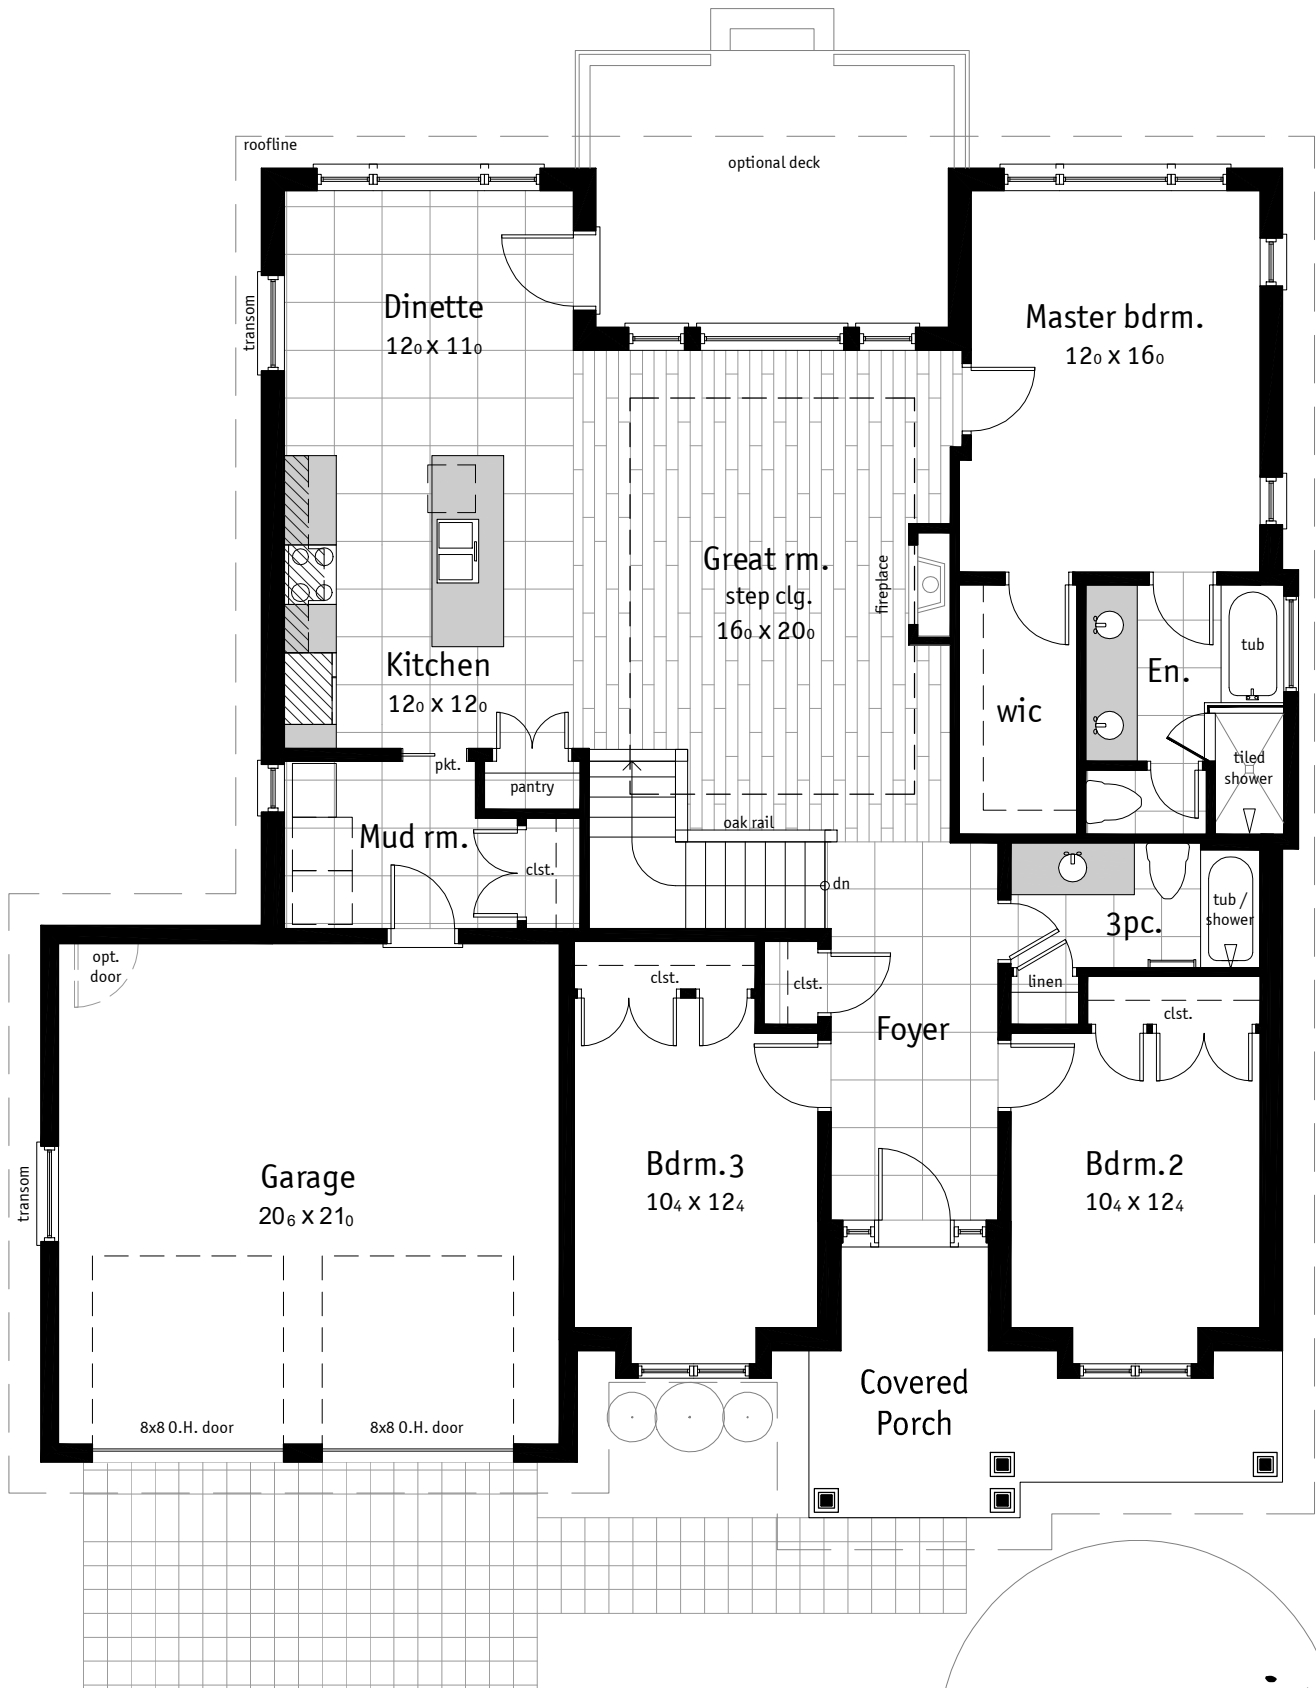

1800 ft²

FRANKLIN 52

Illustration may show optional features which may not be included in the base price. Specifications subject to change without notice. E.&O.E.

www.johnstonehomes.ca phone.519.601.9390